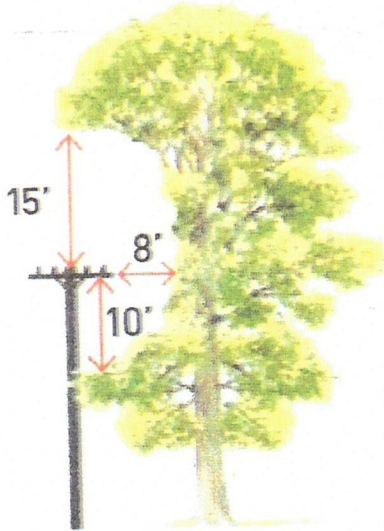

Clear Lines, Reliable Power

Tree trimming is done along electric lines in order to maintain the necessary clearance between lines and surrounding trees. The diagram below illustrates the minimum clearance required for safety.

Notes: _____

For more information about Eversource's vegetation management programs, visit www.eversource.com, or call **877-659-6326**.

6598-2 9-15

Tree Trimming/Pruning

Clear Lines, Reliable Power

Eversource will be pruning and cutting trees along power lines in your area in coming weeks.

Tree limbs, branches and roots can come in contact with power lines Eversource maintains – damaging equipment and causing public safety hazards. Our goal is to ensure safe, reliable electric service with minimal service interruptions while ensuring the proper growth of trees around power lines. There is no charge for this service.